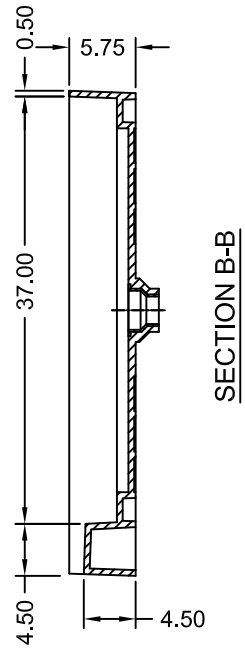

# TILE REDI® BASE'N BENCH® SHOWER KIT

REDI TRENCH®  
WITH REDI BENCH®

MODEL  
RT4260R-BN-RB42-KIT

(Not to scale)

SECTION A-A