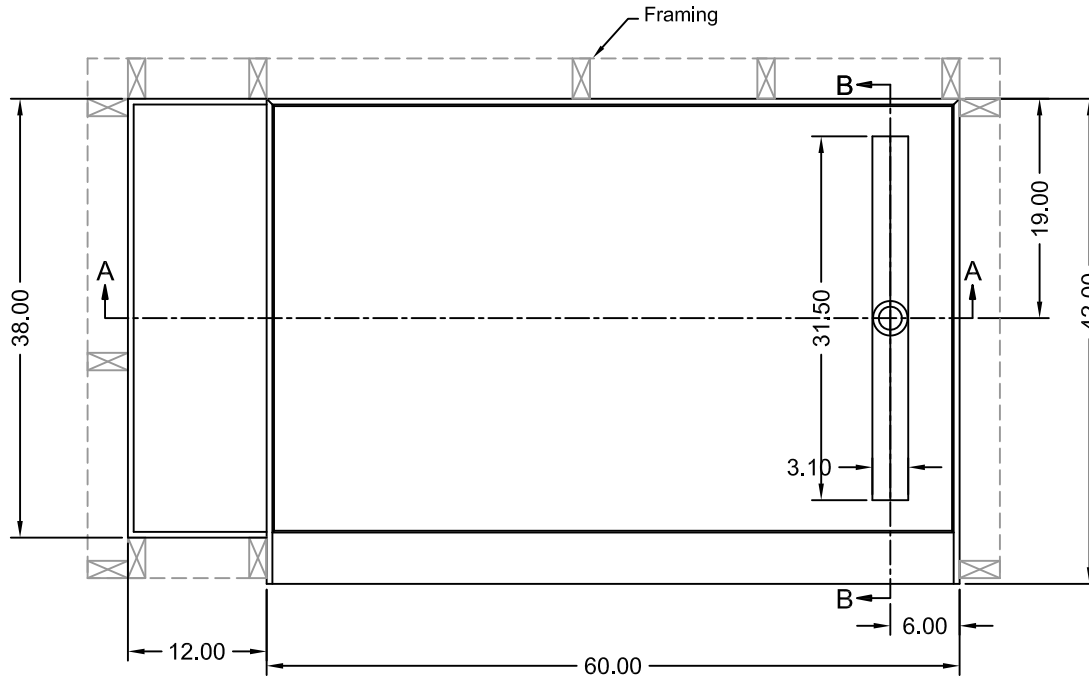

# TILE REDI® BASE'N BENCH® SHOWER KIT

REDI TRENCH®  
WITH REDI BENCH®

MODEL  
RT4260R-BN-RB42-KIT

(Not to scale)

SECTION A-A