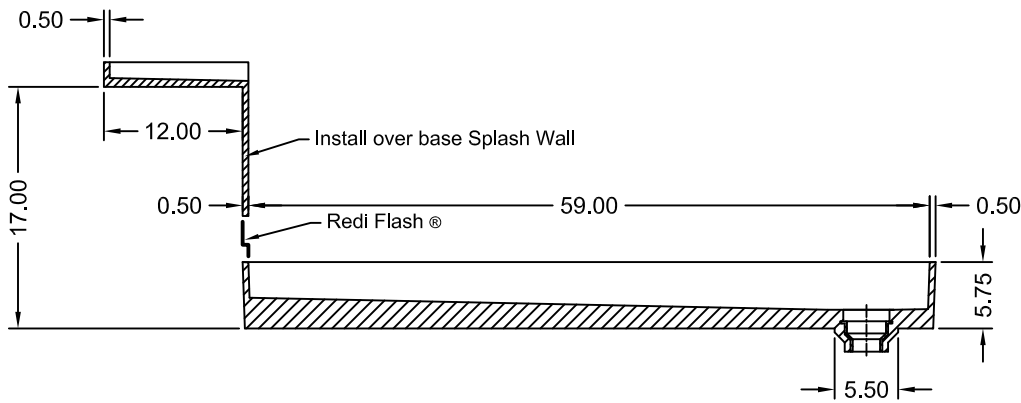

# TILE REDI® BASE'N BENCH® SHOWER KIT

REDI TRENCH®  
WITH REDI BENCH®

MODEL  
RT4260R-BN-RB42-KIT

(Not to scale)

SECTION A-A